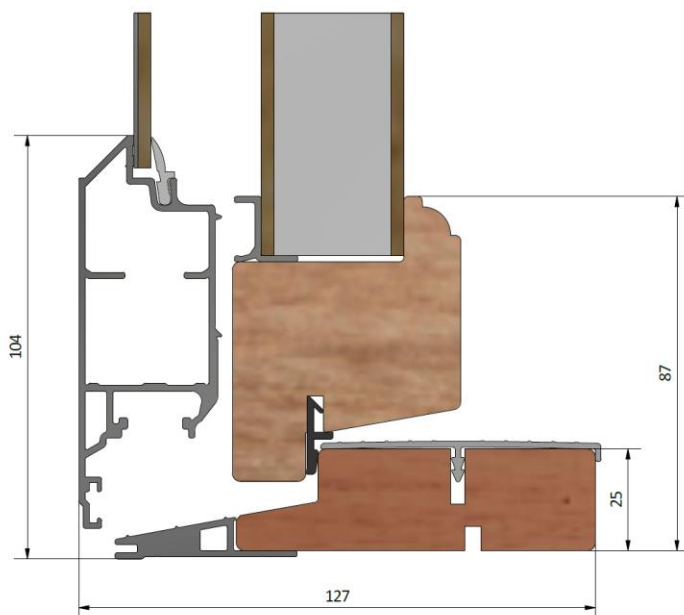

Epok LUD1271

Outward opening door, 2+1 glazed

Product Facts

With insulated panel

Fully glazed

With sash transom

| | |
|----------------------------|---|
| Frame depth (mm) | 127 |
| Sound reduction R_w (dB) | 38 - 42 |
| U-value (W/m^2K) | 0,9 – 1,2 |
| Surface finish | Optional RAL or NCS |
| Weep holes | Hidden (at threshold) |
| Opening | Outward |
| Hinges | Aluminium. Adjustable horizontally and vertically |